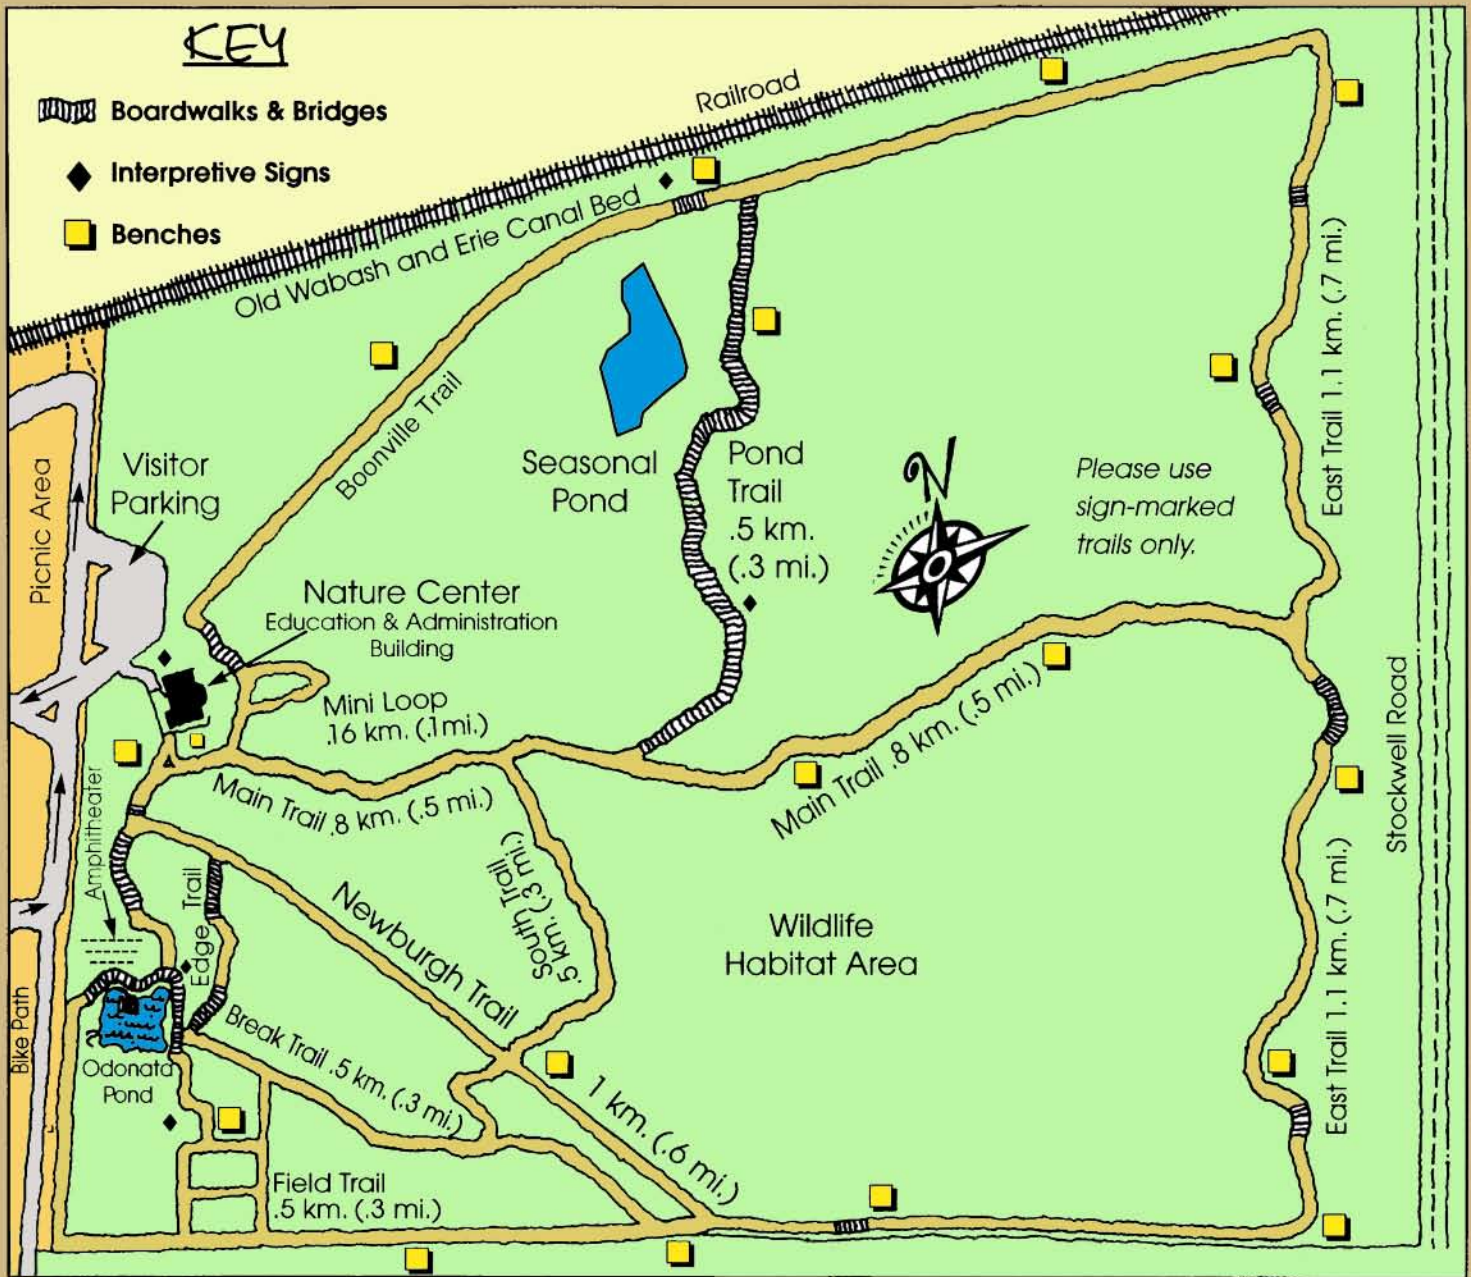

Trail Map

Wesselman Woods Nature Preserve

Wesselman Woods Nature Preserve Trail Map distances:

Grand total hiking trail distance 4.3 miles

Main Trail .5 mile

Seasonal Pond Trail .3 mile

Boonville Trail .6 mile

East Trail .7 mile

Newburgh Trail .6 mile

Tulip Ridge Trail (formerly South Trail) .2 mile

Toyota Break Trail .3 mile

Edge Trail .1 mile

Trail to Odonata Pond .1 mile

Field Trail .3 mile

Southwest Trail .4 mile

Mini-Loop Trail .2 mile